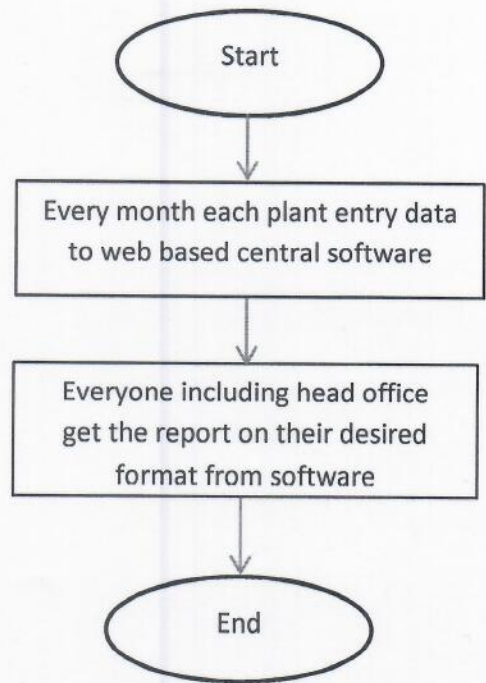

Fuel Consumption Software Process Map

Before

After

(Md. Zillur Rahman)
Manager (ICT)
Rural Power Company Ltd.