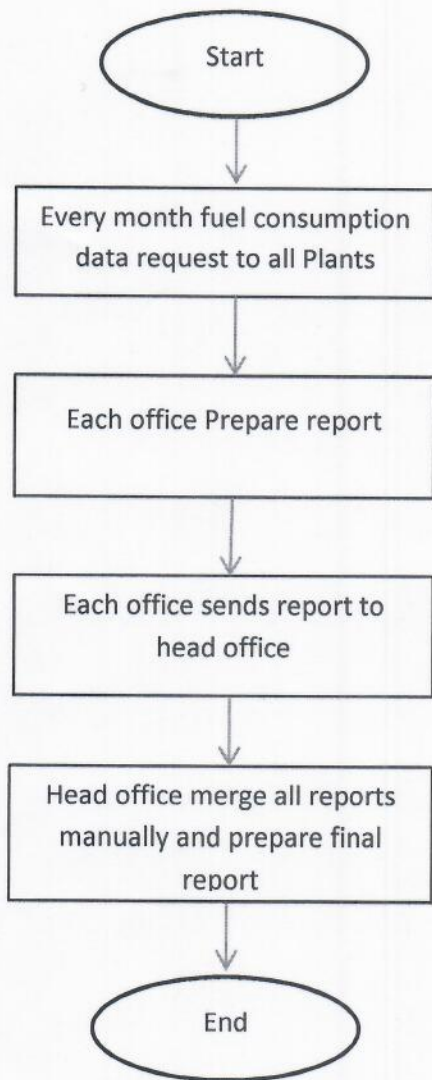

Fuel Consumption Software Process Map

Before

After

(Md. Zillur Rahman)
Manager (ICT)
Rural Power Company Ltd.